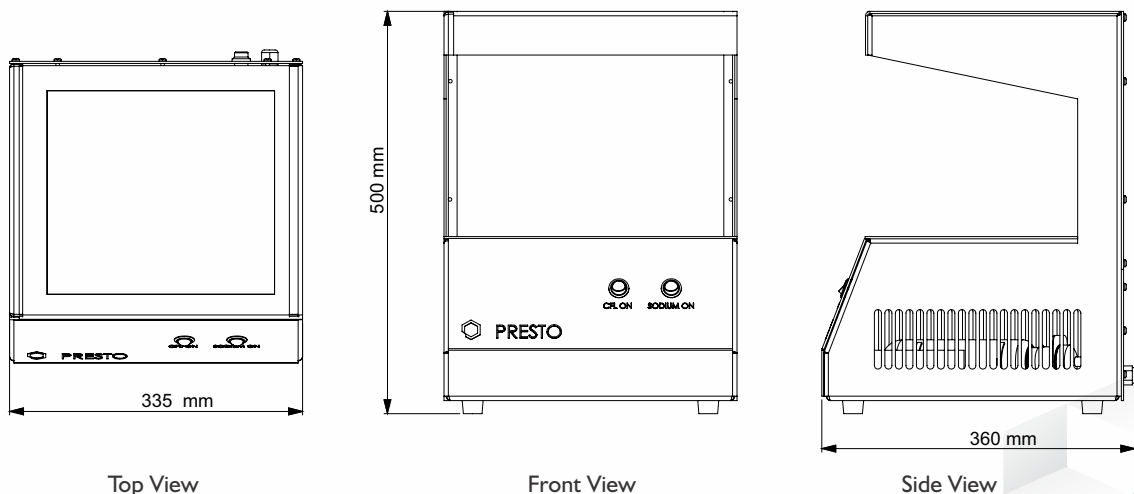

Polariscope Strain Viewer - Deluxe

Model No. PPS - 400

Polariscope Strain Viewer is a consistent tool that helps the manufacturer in testing the quality and transparency of PET preforms. It is based on the principle that any change in refractive index is due to different strain distribution and this leads to lower transparency of material.

Key Specifications:

Viewing Area	260 x 240 mm
Display	Pictorial using preform defect chart.
Power	220V , Single phase, 50 Hz
Lights	<ul style="list-style-type: none"> • CFL Light (Monochromatic light) • Sodium Light
Standard Template Measuring Angle	45° and 90°

Highlights:

Standard Template	1
Material	Mild Steel
Finish	Powder coated Havel Gray corrosion resistant finish
Dimensions	335x360x50mm

With the use of Monochromatic CFL light and Sodium light, user can observe the strain patterns in Pets, preforms etc.